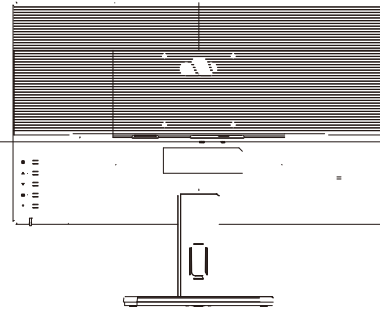

①

15 VGA PC VGA
HDMI PC HDMI
HDMI

○

5

○

logo

"Ruijie"

•

• -5° 23°

•

1 - V

•

•

•

•

•

1.

2

3

4

5

6