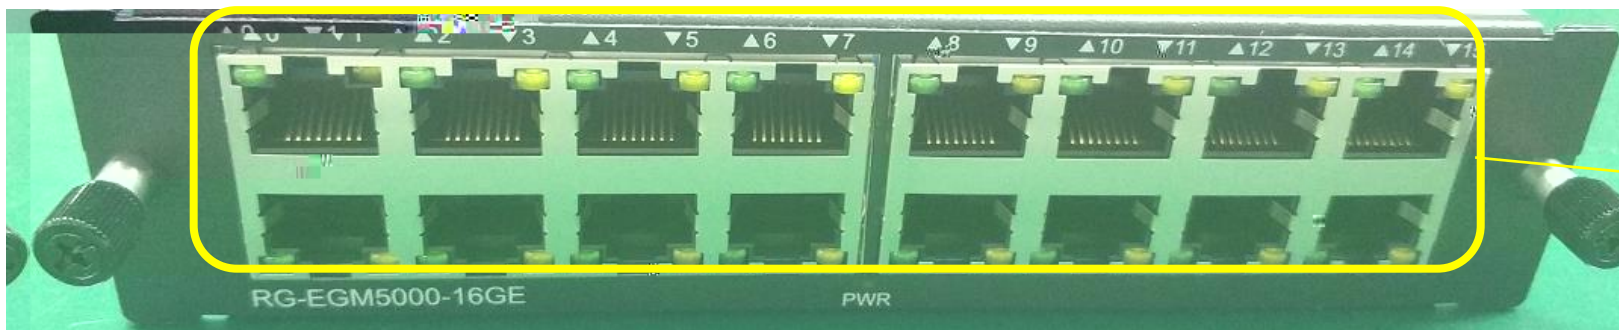

WAN 0/2
0/10 0/11
16GE

LAN MGMT
WAN

GE 0/2

1 AC

RG-EGM5000-4G-LTE
RG-EGM5000-HDD-1T 4G

RG-EGM5000-16GE		
RG-EGM5000-4G-LTE		
RG-EGM5000-HDD-1T		

EGM5000-16GE

EGM5000-4G-LTE

EGM5000-HDD-1T

16

```

Ruijie#show swi
Ruijie#show switch-info
PORT0  WAN0  0 1  Gi0/0  0
PORT1  WAN1  0 0  Gi0/1  1
PORT2  WAN2  0 2  Gi0/2  2
PORT3  WAN3  0 3  Gi0/3  3
PORT4  WAN4  0 4  Gi0/4  4
PORT5  WAN5  0 5  Gi0/5  5
PORT6  WAN6  0 6  Gi0/6  6
PORT7  WAN7  0 7  Gi0/7  7
PORT8  WAN8  0 8  Gi0/8  8
PORT9  WAN9  0 9  Gi0/9  9
PORT10 WAN10 0 10 Gi0/10 10
PORT11 WAN11 0 11 Gi0/11 11
PORT12 WAN12 0 12 Gi0/12 12
PORT13 WAN13 0 13 Gi0/13 13
PORT14 WAN14 0 14 Gi0/14 14
PORT15 WAN15 0 15 Gi0/15 15
  
```