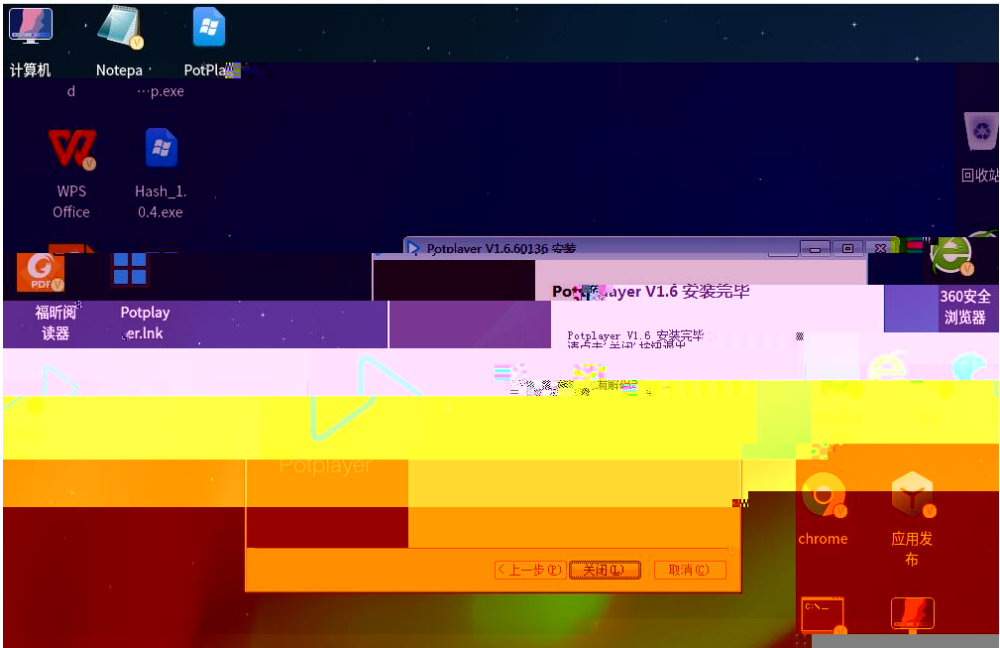

UOS\Kylin

exe msi

Windows

exe msi