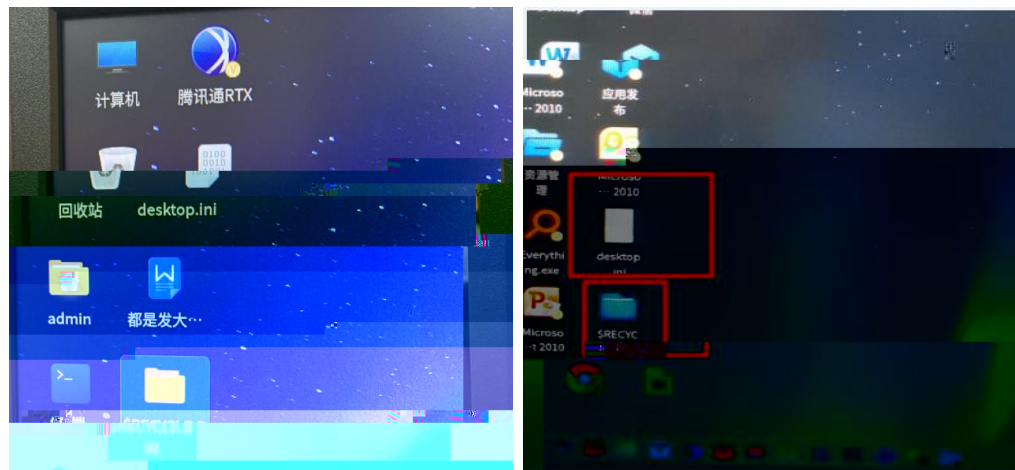

desktop.ini

RECYLE.BIN

desktop.ini RECYLE.BIN

desktop.ini RECYLE.BIN

Windows

UOS\Kylin

F5