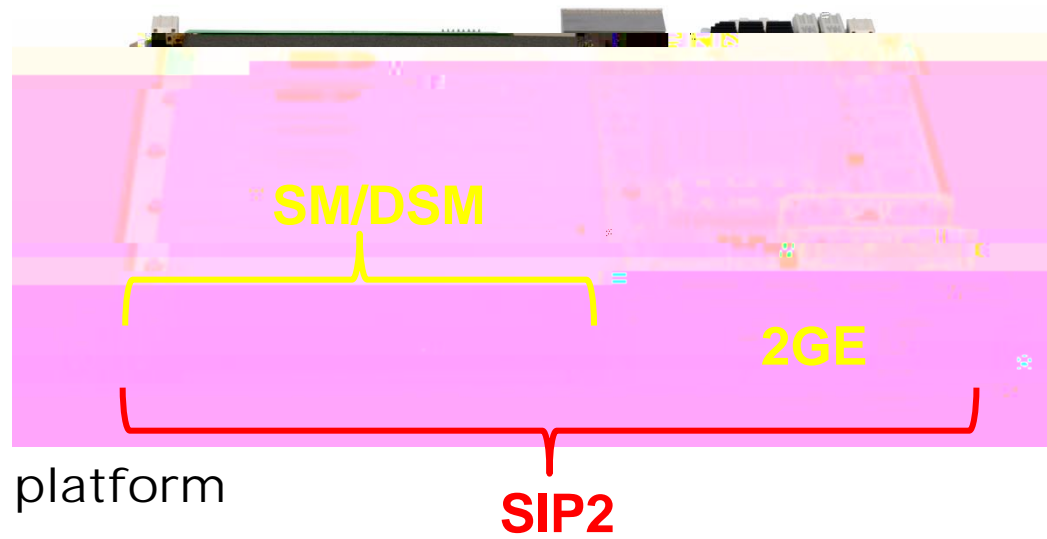

EM

EM-2XS

RSR50E-SIP2

-
-
-
-

-
-
-
-
-

SIP Services interface platform

SM Services Module

DSM Double Services Module