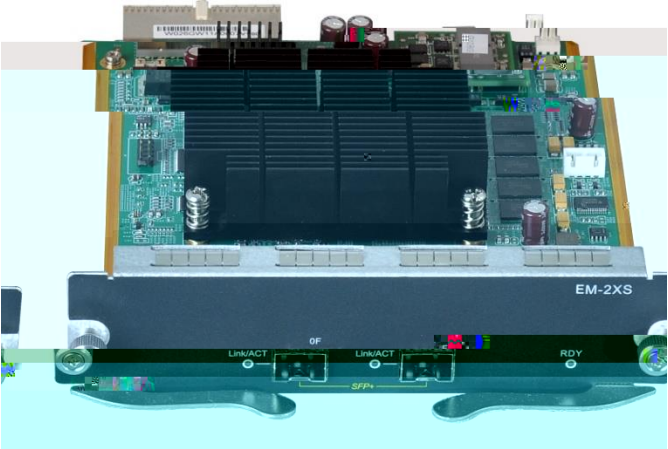

RG

Contents

- RG-RSR50E-40

Contents

-
-
-

	RSR50E-40

RSR50E-SRCMI

—

—

—

—

•

•

EM

EM-8GE

EM-4GE

EM

EM-2XS

RSR50E-SIP2

-
-
-
-

-
-
-
-
-

SIP Services interface platform

SM Services Module

DSM Double Services Module