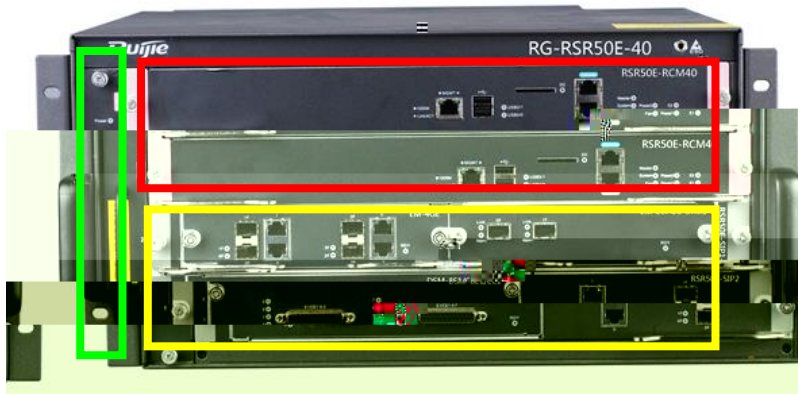

RG

Contents

- RG-RSR50E-40

Contents

-
-
-

	RSR50E-40

RSR50E-SRCMI

—

EM

EM-2XS

RSR50E-SIP2

-
-
-
-

-
-
-
-
-

SIP Services interface platform

SM Services Module

DSM Double Services Module