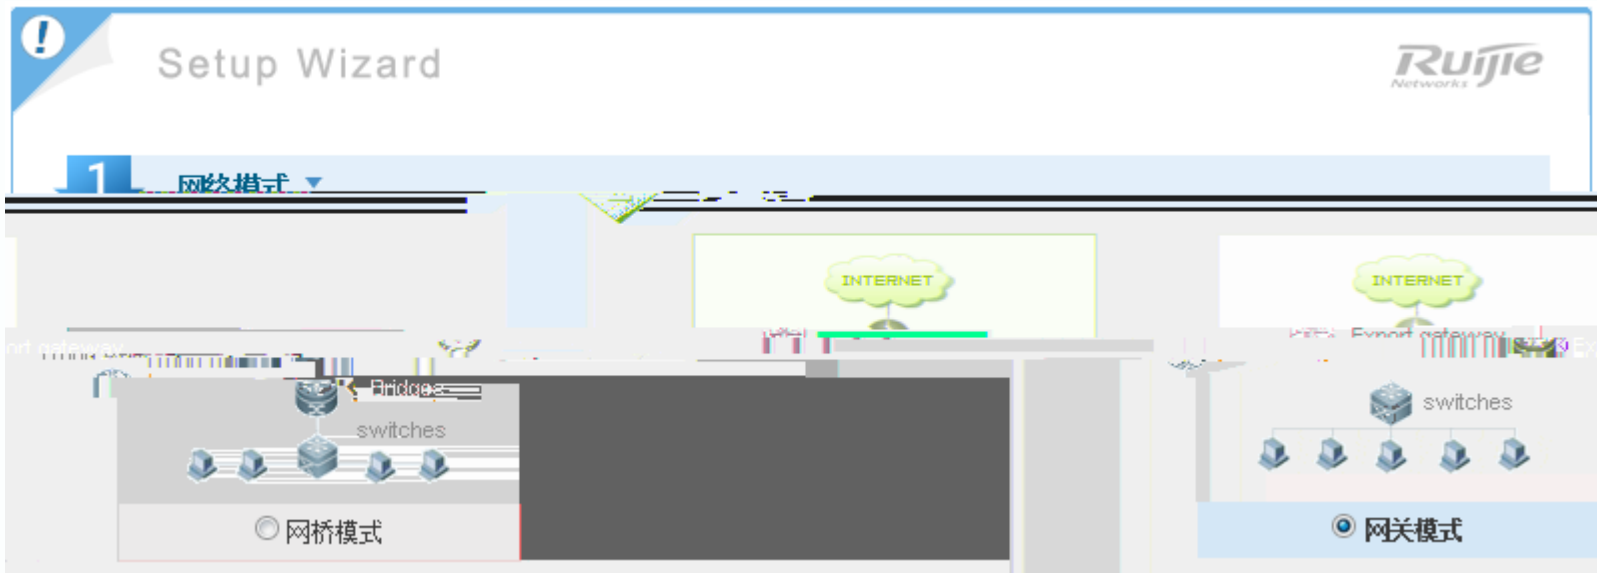

MGMT

2

The screenshot displays the configuration page for a Ruijie network device. It shows the following settings:

- 配置:** Gi0/0 Gi0/3
- Gi0/0:** IP address 192.168.1.254, Subnet mask 255.255.255.0
- 配置:** Gi0/1 Gi0/2 Gi0/4 Gi0/5
- Gi0/4:** Mode: 静态IP地址, Speed: 100 Mbps. IP address: 202.96.98.69, Subnet mask: 255.255.255.255. Gateway: 202.96.98.68. Provider: 移动 (网络服务提供商)
- Gi0/5:** Mode: 静态IP地址, Speed: 100 Mbps. IP address: 202.96.98.68, Subnet mask: 255.255.255.255. Provider: 电信 (网络服务提供商)