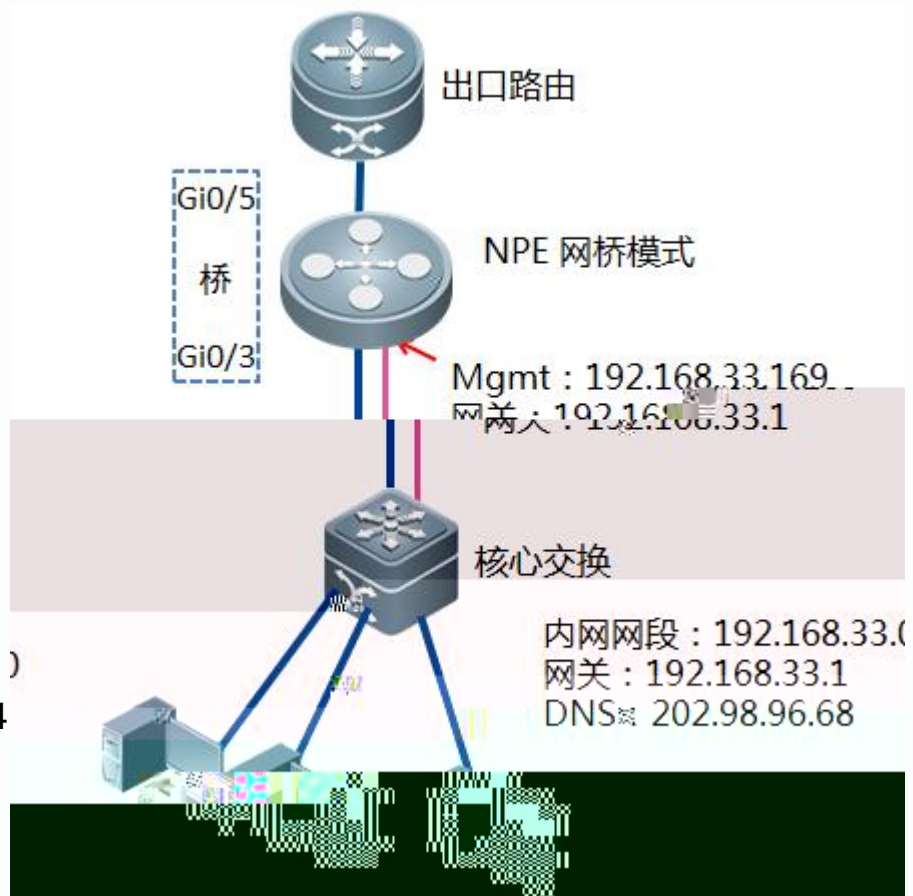

MGMT

2

The screenshot displays the configuration page for a Ruijie network device. It shows the following settings:

- 配置:** Gi0/0 Gi0/3
- Gi0/0:** IP address 192.168.1.254, Subnet mask 255.255.255.0
- 配置:** Gi0/1 Gi0/2 Gi0/4 Gi0/5
- Gi0/4:** Mode: 静态IP地址, Speed: 100 Mbps. IP address: 202.96.98.69, Subnet mask: 255.255.255.255. Gateway: 202.96.98.68. Provider: 移动 (网络服务提供商)
- Gi0/5:** Mode: 静态IP地址, Speed: 100 Mbps. IP address: 202.96.98.68, Subnet mask: 255.255.255.255. Provider: 电信 (网络服务提供商)

MGMT ip 192.168.33.169/24

192.168.33.1

1

1

2

```
ip          MGMT ip          192.168.1.1
           Gi0/3  Gi0/5
```

3

2 网络卫士