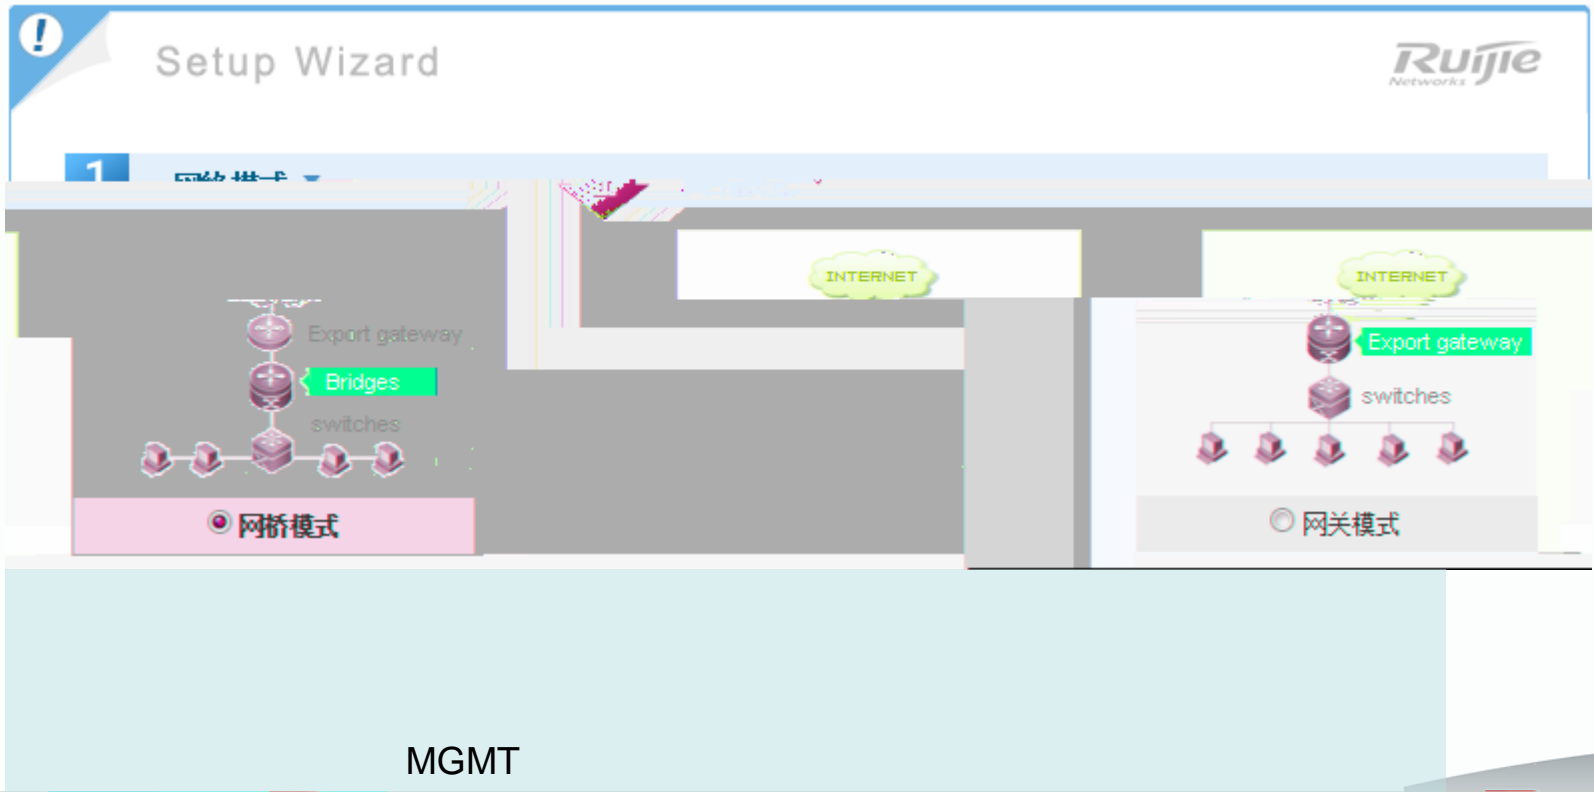

MGMT ip 192.168.33.169/24

192.168.33.1

1

1

2

```
ip          MGMT ip          192.168.1.1
           Gi0/3  Gi0/5
```

3

2 网络卫士