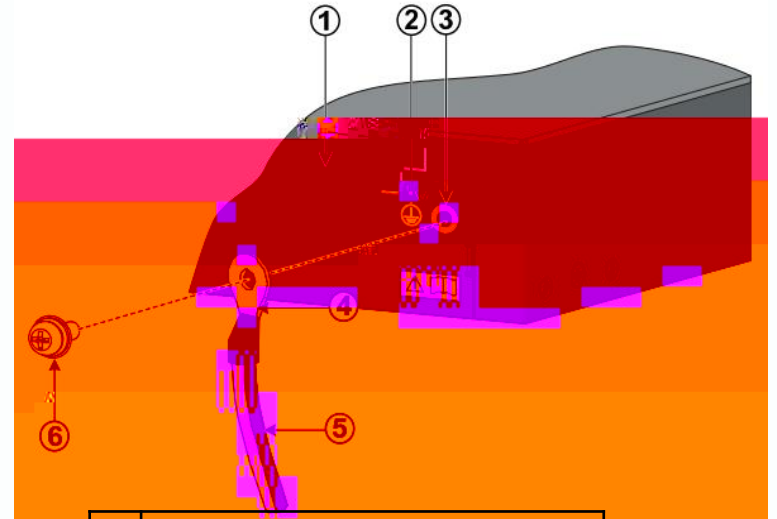

PE

PE

1	
2	
3	
4	

100-240V~/50-60Hz

(PWR)

Web

pc	0	ip	192.168.1.2
192.168.1.1	192.168.1.0		
ie	http://192.168.1.1		
admin	admin		
		0	ip 192.168.1.1
admin/admin			
	MGMT		192.168.1.1
admin/admin			

Web

ip

NAT

```
Gi0/0 ip  
192.168.1.1/24
```

```
Gi0/5 ip  
192.168.33.169/24  
192.168.33.1
```

```
Gi0/6 ip  
192.168.34.169/24  
192.168.34.1
```

EG

1

MGMT