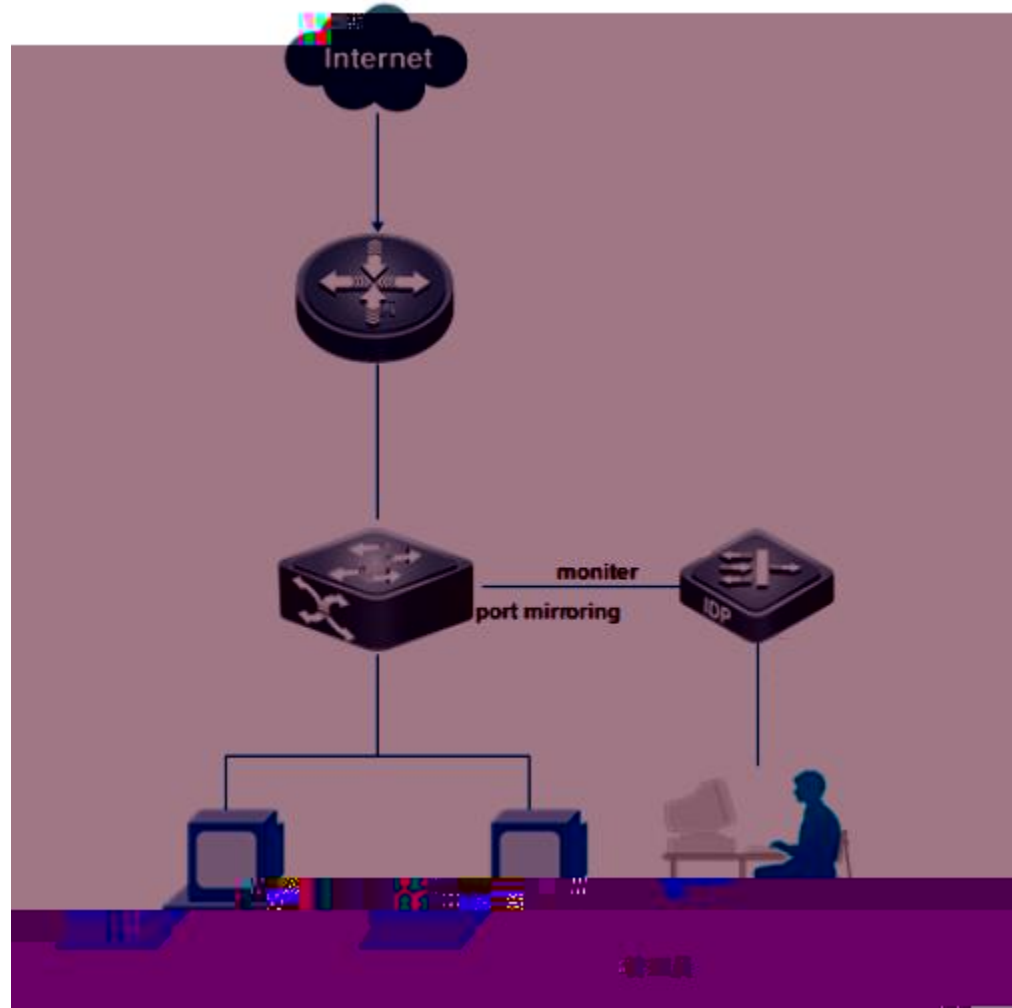

vlan
vlan

2

3

/
 RG-IDP
 RG-IDP
 RG-IDP MGMT IP 172.16.1.1/24
 port12
 Gi0/1 RG-IDP
 1
 2 500Mbps

RG-IDP 2500E

port12

THANKS

29